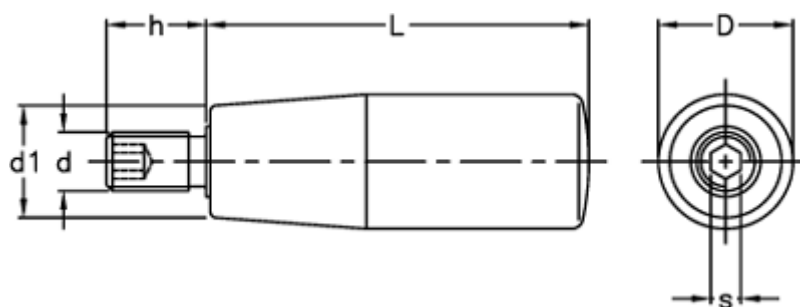

Data Sheet

Article number: 2304023602

Description: E+G Revolving handle
I.301/100+x-M12

Measures

D	= 31
d1	= 25
d 6g	= M12
h	= 20
L	= 102
s	= 5